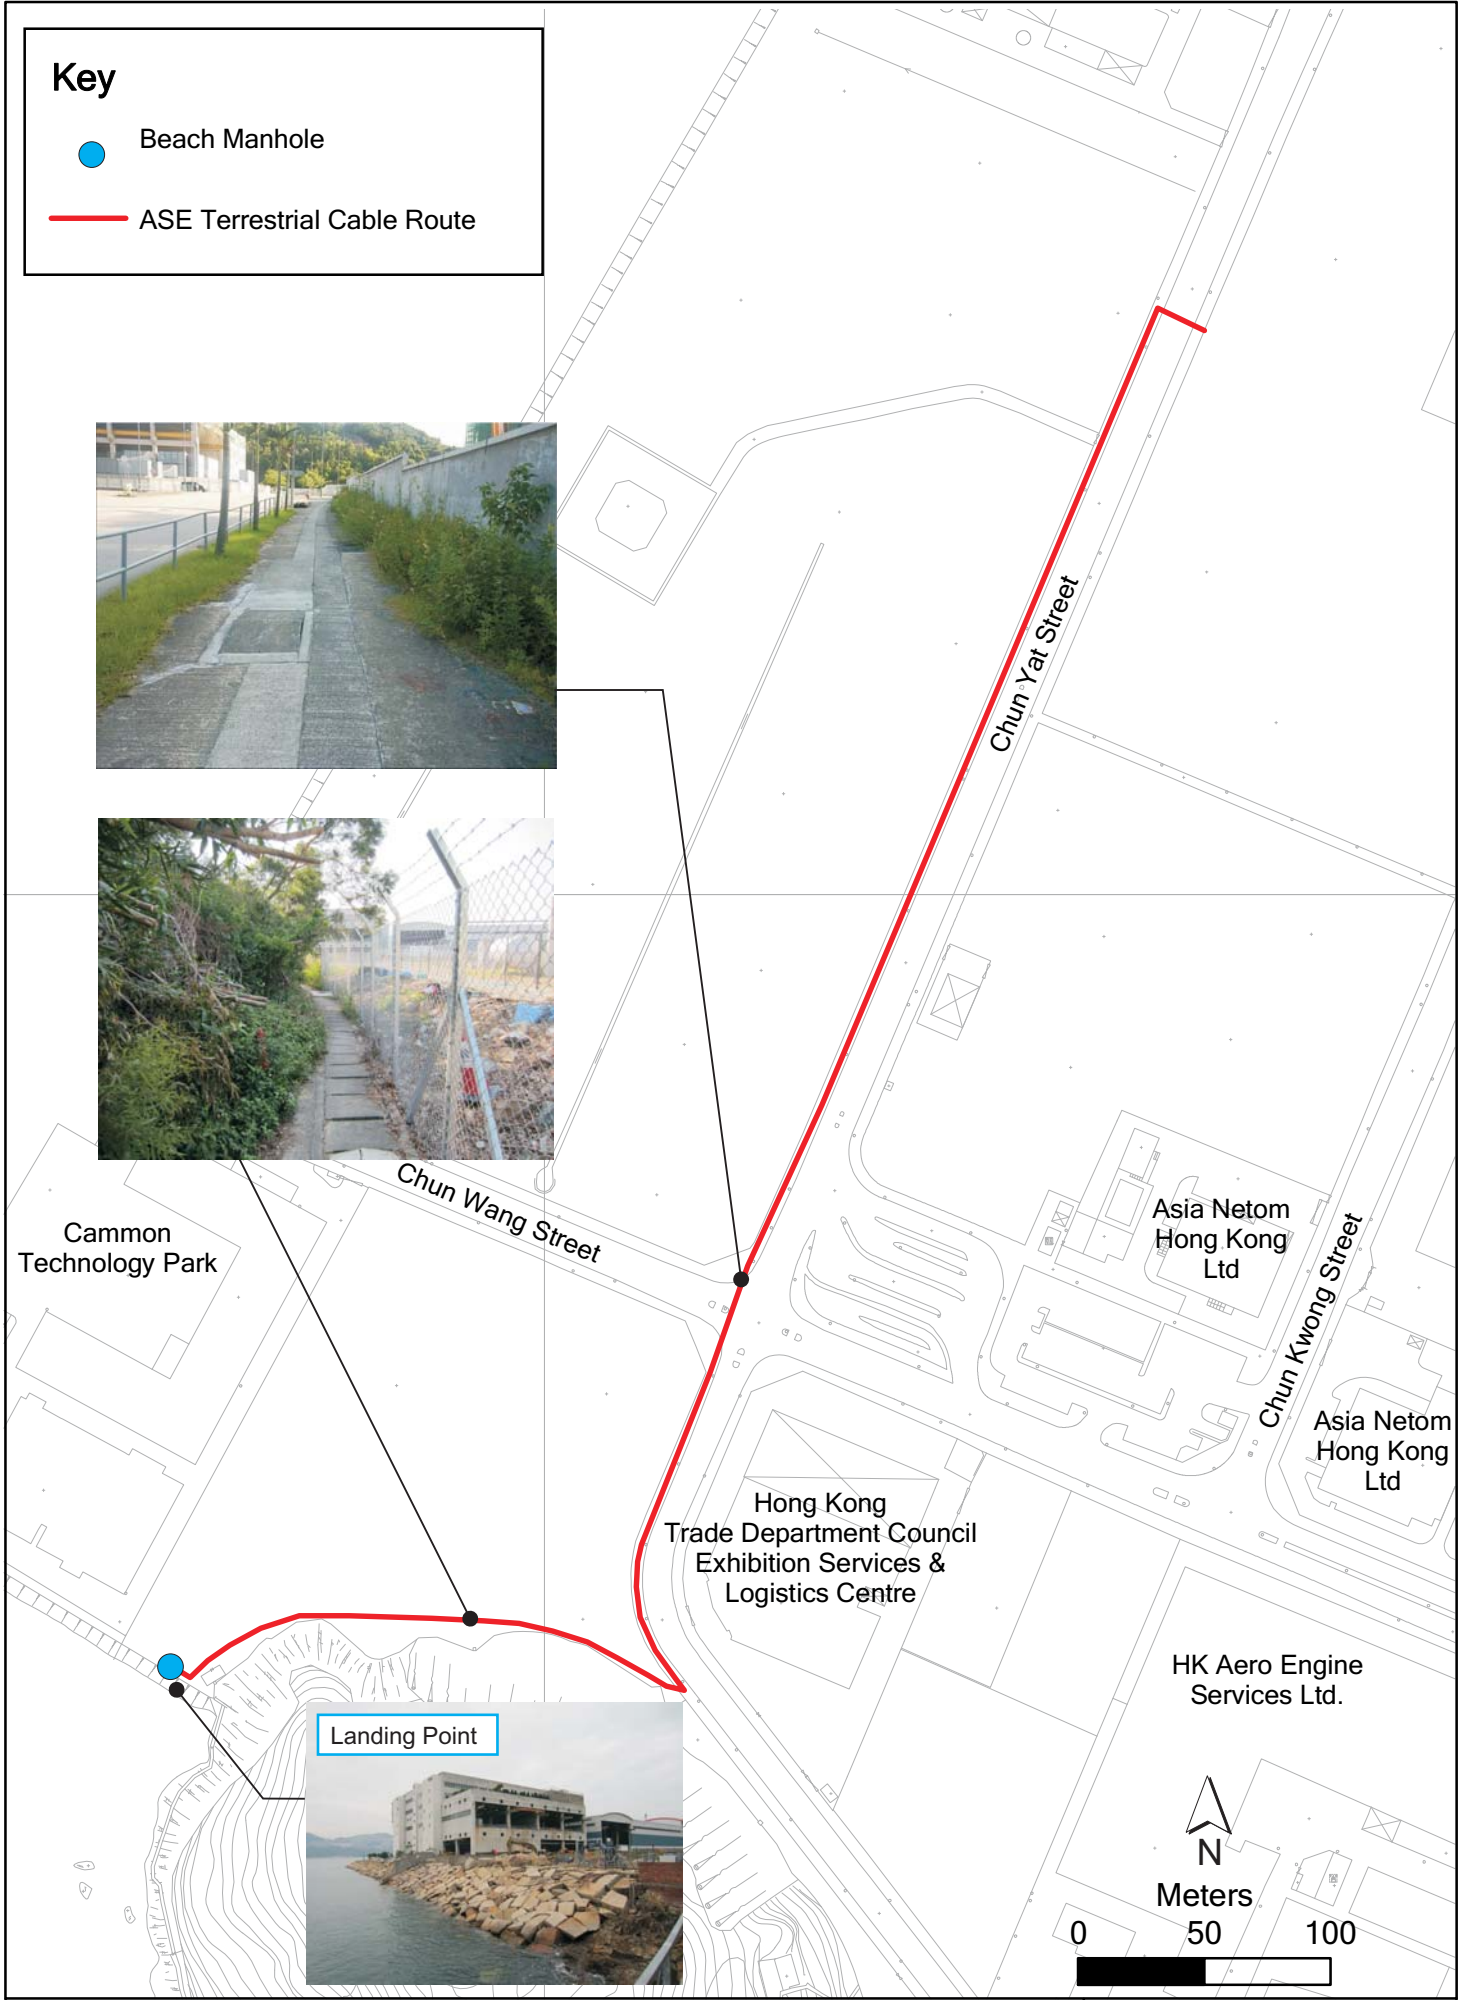

Key

Beach Manhole

ASE Terrestrial Cable Route

Annex B

Location of ASE Landing Site and Terrestrial Cable Route

File: 0171870a (0122859_ASE_Landing_Site_and_Route.mxd)
Date: 10/12/2012

**Environmental
Resources
Management**